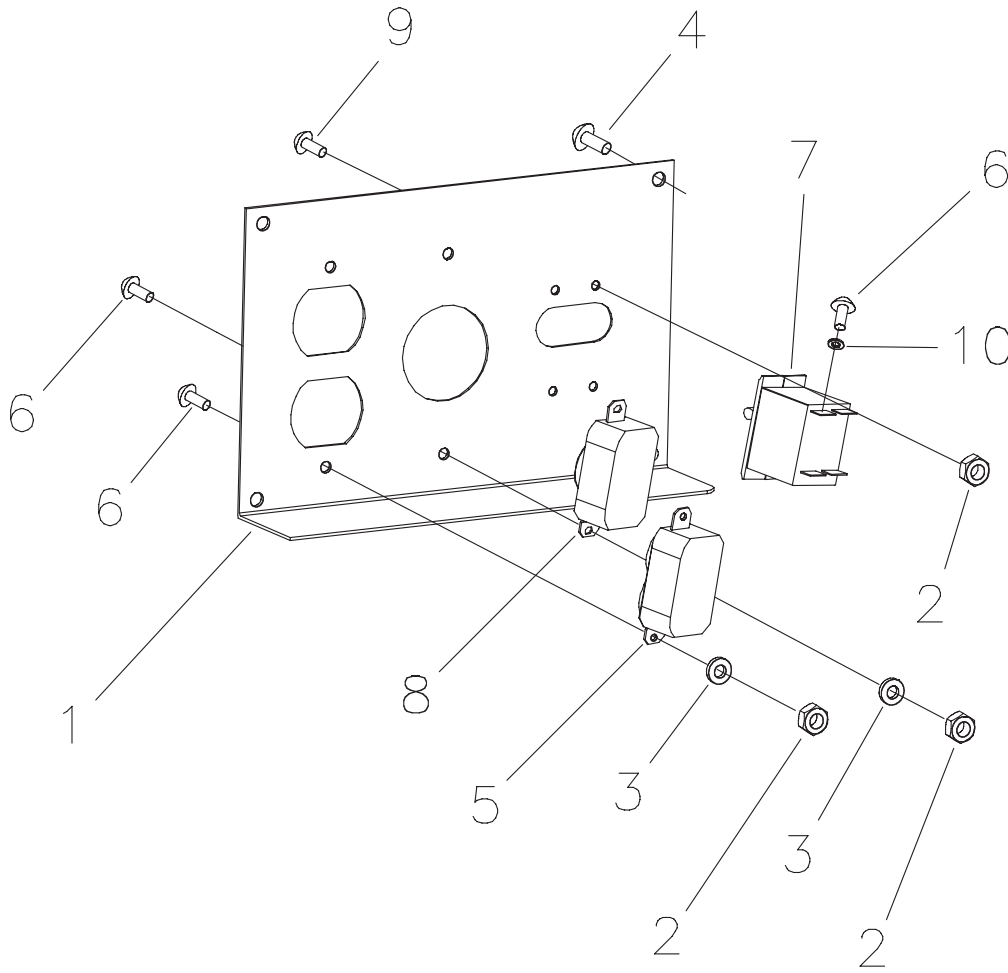

Illustrated Parts List

Portable Generator
Model 030372

BRIGGS & STRATTON POWER PRODUCTS GROUP, LLC
JEFFERSON, WISCONSIN, U.S.A.

Manual No. 204883A Revision - (01/11/2008)

Exploded Views and Parts Lists

EXPLODED VIEW - MAIN UNIT

Exploded Views and Parts Lists

CONTROL PANEL EXPLODED VIEW & PARTS LIST

Item	Part #	Description
1	203692GS	CONTROL PANEL (Includes decal)
2	*	NUT, Nylon
3	*	WASHER, M4 x 08
4	*	SCREW, M6 x 16
5	68759GS	OUTLET, 120/125V, 15/20a, Duplex
6	*	SCREW, Pan Head, M4x10
7	203527GS	CIRCUIT BREAKER, 15A
8	68867GS	OUTLET, 120/240V, 20a, Locking
9	*	SCREW, M3 x 06
10	*	LOCK WASHER

Parts Not Illustrated

205615GS DECAL, Control Panel

* - Items without part numbers are common fasteners and are available at your local hardware store.

Exploded Views and Parts Lists

WHEEL KIT EXPLODED VIEW & PARTS LIST

Item	Part #	Description
1	204780GS	KIT, Handle
2	204778GS	KIT, Pad Vibration Mount
3	204779GS	KIT, Wheel
4	204548GS	Axle